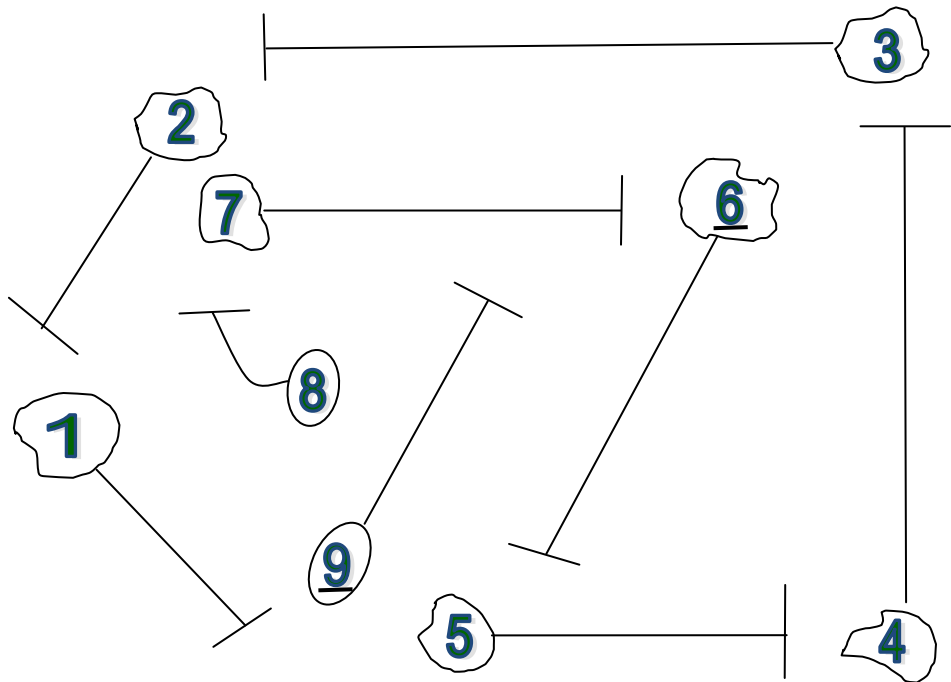

GREENWOOD

ACRES

Family Campground

Golf Course

517-522-8600

www.greenwoodacrescampground.com

HOLE	1	2	3	4	5	6	7	8	9	TOTAL
YARDS	228	174	265	182	154	222	125	230	120	1700
PAR	4	3	4	3	3	4	3	4	3	31

1. PLEASE ALLOW FASTER GROUPS TO PLAY THROUGH
2. REPLACE DIVOTS
3. ABSOLUTELY NO FIVESOMES
4. NO CHILDREN ON COURSE WITHOUT PARENTS

(Revised 6/23/2020)

~The golf course entrance is at Mulligan Drive.~